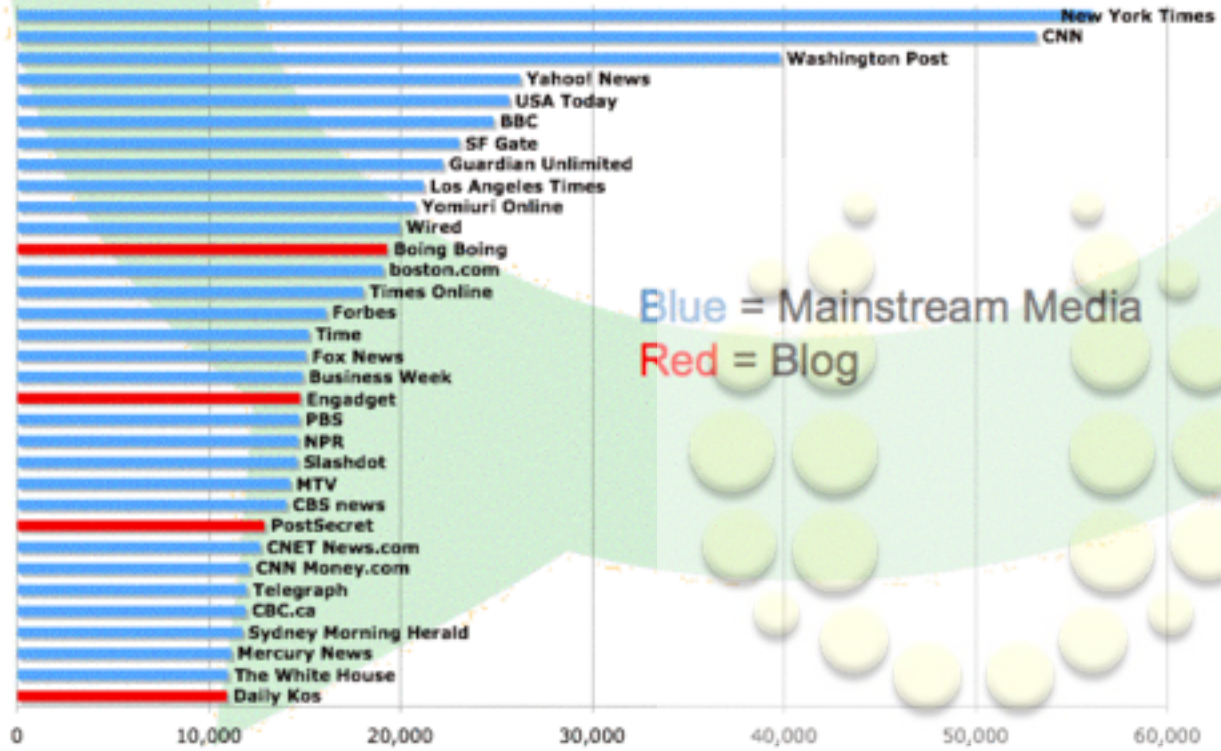

Blogs and MSM - January 2006

Blue = Mainstream Media
Red = Blog

Q4 2006
Top 50 Blogs and MSM

Blue = Mainstream Media
Red = Blog

Blogs vs. MSM June 2006 - Top 90