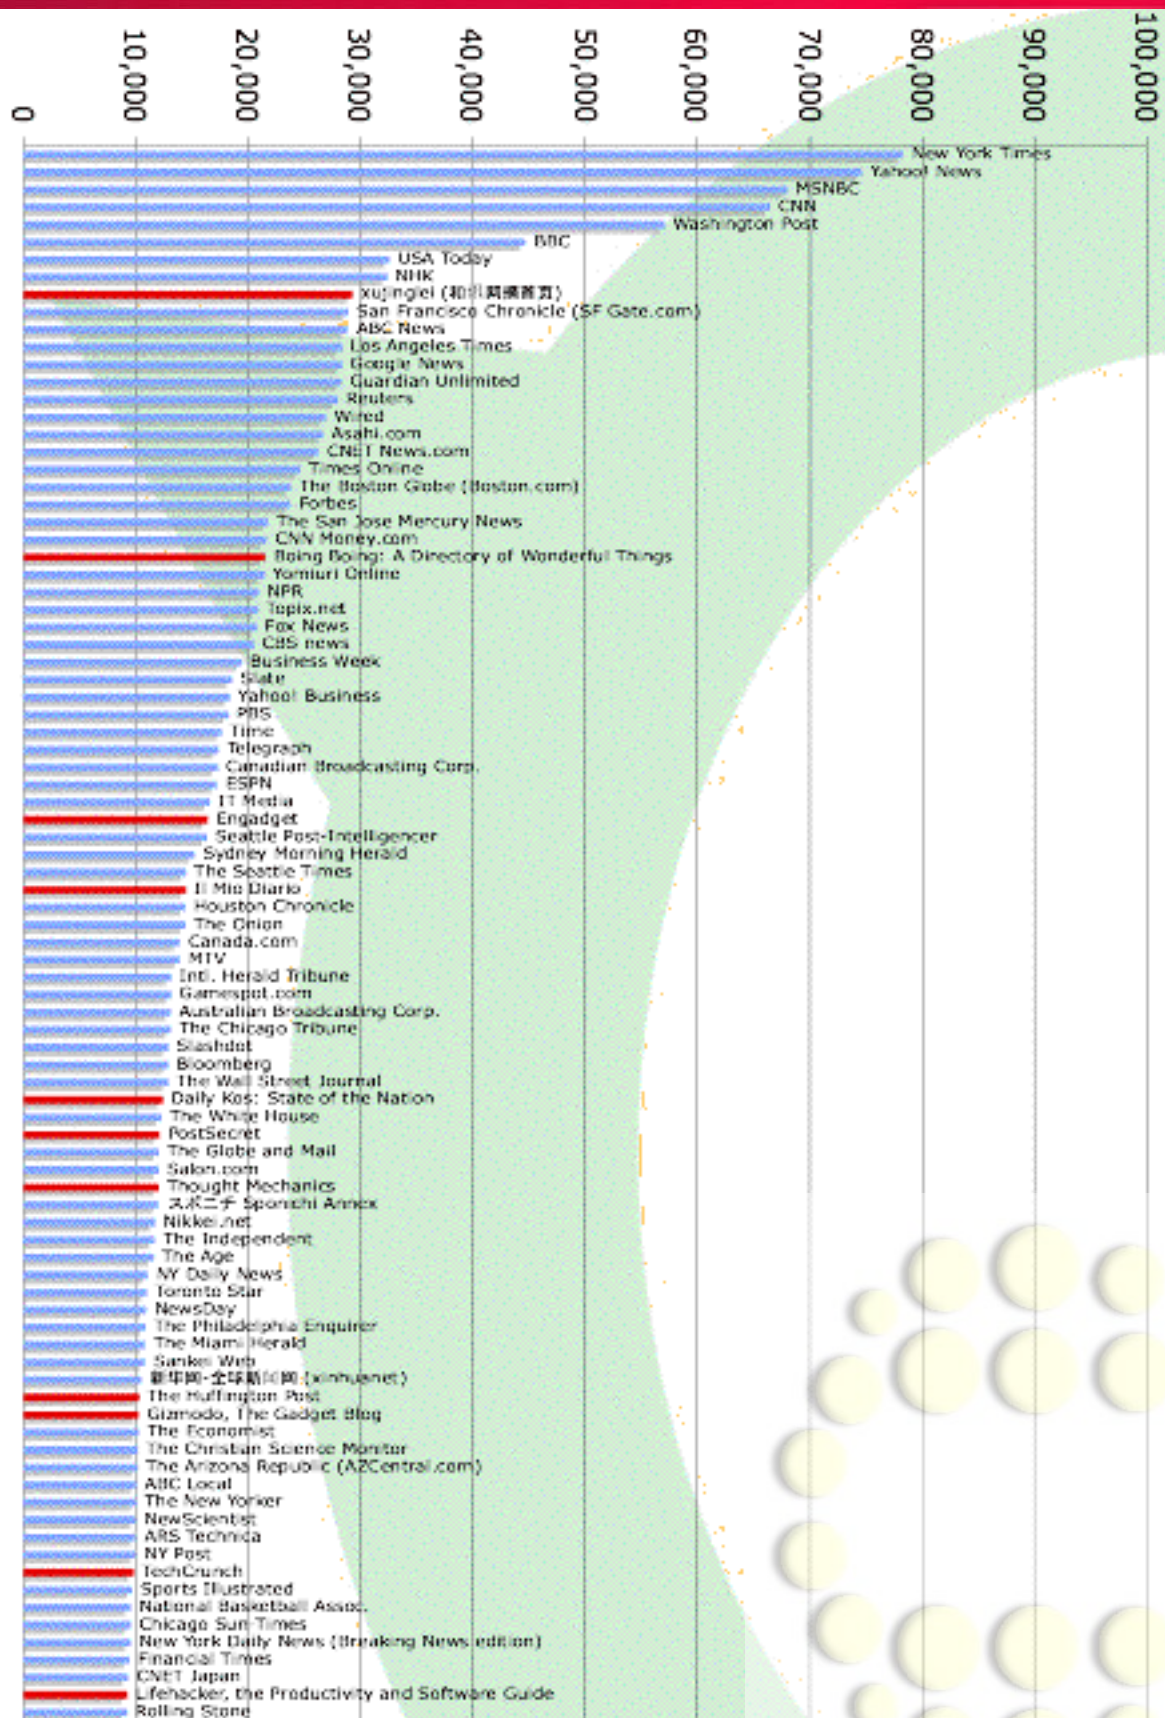

Blogs and MSM - January 2006

Blue = Mainstream Media
Red = Blog

Q4 2006
Top 50 Blogs and MSM

Blue = Mainstream Media
Red = Blog

Blogs vs. MSM June 2006 - Top 90