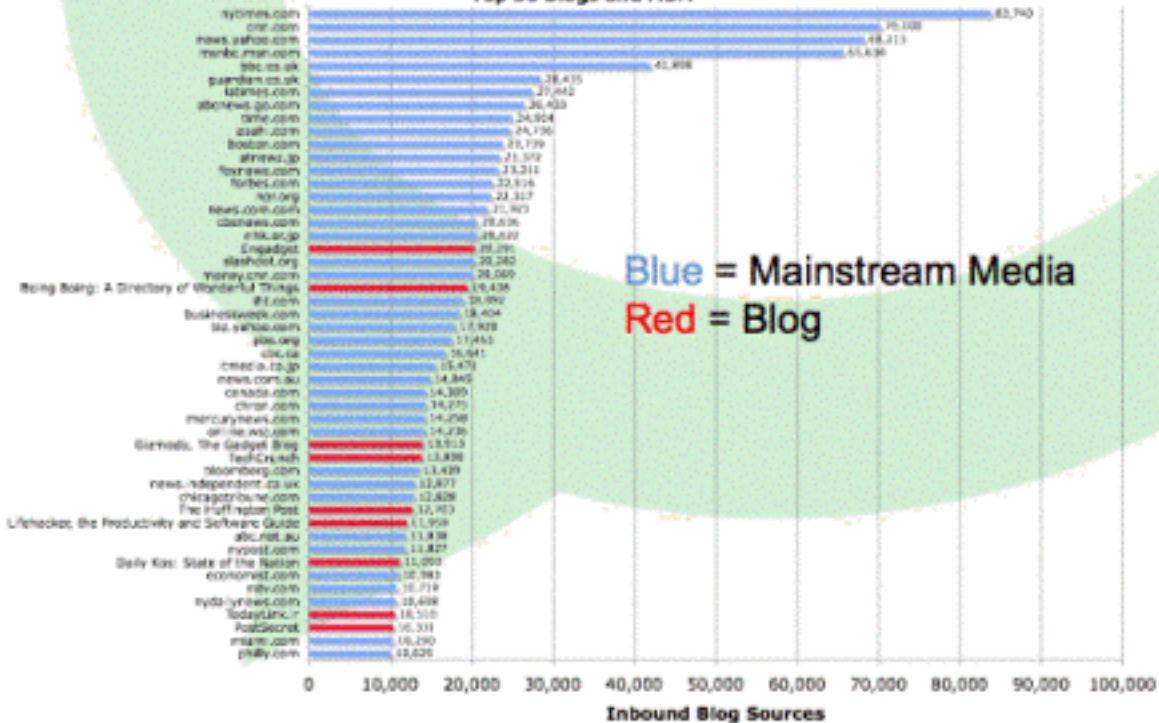

Blogs and MSM - January 2006

Blue = Mainstream Media
Red = Blog

Q4 2006
Top 50 Blogs and MSM

Blue = Mainstream Media
Red = Blog

Blogs vs. MSM June 2006 - Top 90